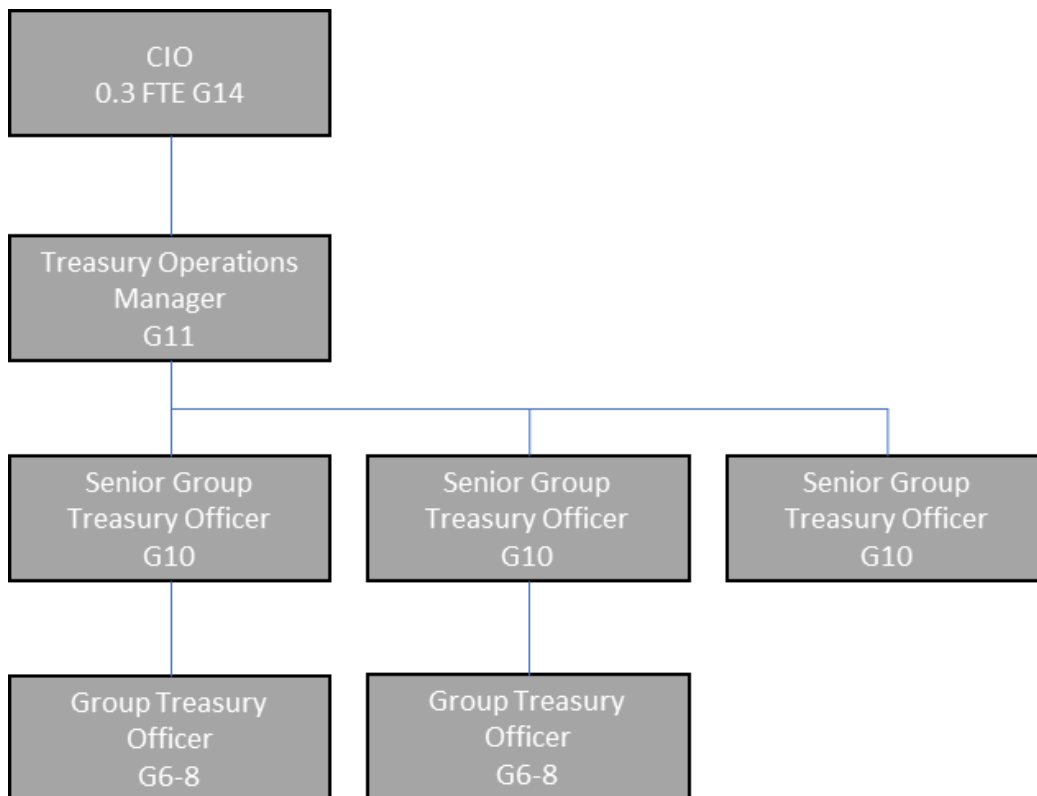

Proposed GLA Structure

(NB. The CIO has 0.3 FTE with the GLA and 0.3 FTE with LTL, making 0.6 FTE overall)